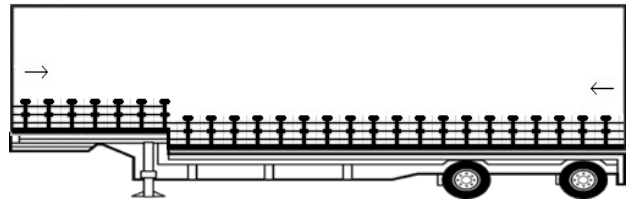

Equipment Listing

Flat Trailers

50' Tandem

Extendable up to 90'

53' Tandem rolltite

Step Deck Trailers

53' Tandem and triaxles

53' Lo-profile extendables—to 73' with 62' lower deck

53' Rolltite-tandem/tri-axle

53' Lo-profile tri-axle

Double Drop Trailers

48' Tandem – 29' and 30' well

53' Extendable – 33'-60' well

48' Tandem rolltite, RGN

Other Trailers

Mini-decks, minimal deck height

55 ton 53' tri-step

55 and 60 ton RGN floats
– 25' well (different multi-axle combos available)