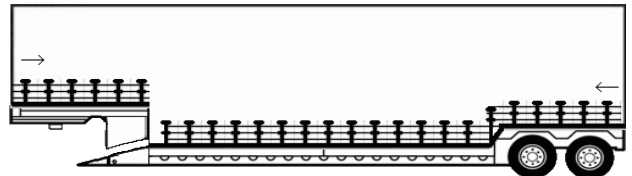

53' Rolltite-tandem/tri-axle

53' Lo-profile tri-axle

Double Drop Trailers

48' Tandem – 29' and 30' well

53' Extendable – 33'-60' well

48' Tandem rolltite, RGN

Other Trailers

Mini-decks, minimal deck height

55 ton 53' tri-step

55 and 60 ton RGN floats
– 25' well (different multi-axle combos available)