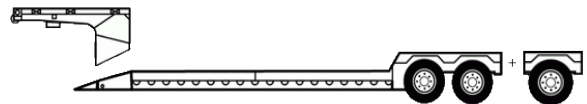

53' Rolltite-tandem/tri-axle

53' Lo-profile tri-axle

Double Drop Trailers

48' Tandem – 29' and 30' well

53' Extendable – 33'-60' well

48' Tandem rolltite, RGN

Other Trailers

Mini-decks, minimal deck height

55 ton 53' tri-step

55 and 60 ton RGN floats
– 25' well (different multi-axle combos available)