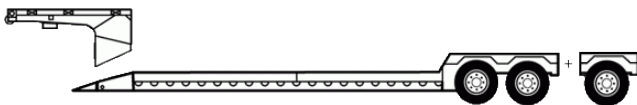

53' Rolltite-tandem/tri-axle

53' Lo-profile tri-axle

Double Drop Trailers

48' Tandem – 29' and 30' well

53' Extendable – 33'-60' well

48' Tandem rolltite, RGN

Other Trailers

Mini-decks, minimal deck height

55 ton 53' tri-step

55 and 60 ton RGN floats
– 25' well (different multi-axle combos available)