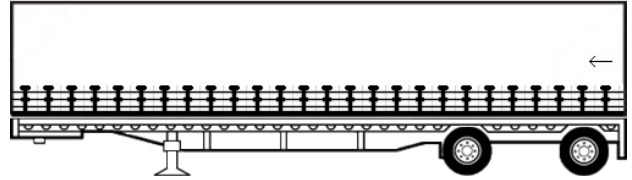

Equipment Listing

Flat Trailers

50' Tandem

Extendable up to 90'

53' Tandem rolltite

Step Deck Trailers

53' Tandem and triaxles

53' Lo-profile extendables—to 73' with 62' lower deck

53' Rolltite-tandem/tri-axle

53' Lo-profile tri-axle

Double Drop Trailers

48' Tandem – 29' and 30' well

53' Extendable – 33'-60' well

48' Tandem rolltite, RGN

Other Trailers

Mini-decks, minimal deck height

55 ton 53' tri-step

55 and 60 ton RGN floats
– 25' well (different multi-axle combos available)